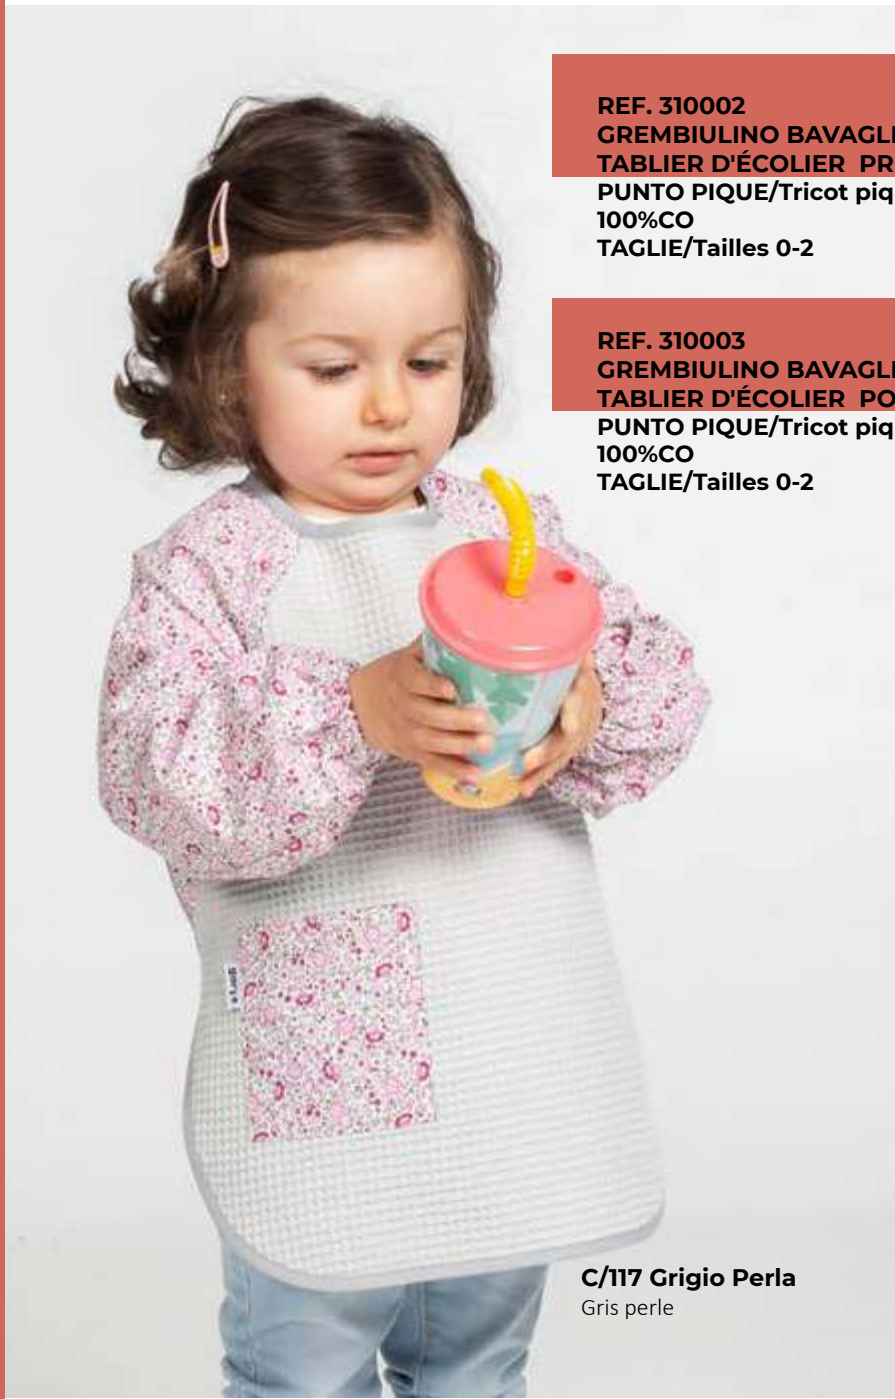

C/117 Grigio Perla
Gris perle

REF. 310002
GREMBIULINO BAVAGLINO PRIMAVERA
TABLIER D'ÉCOLIER PRIMAVERA
PUNTO PIQUE/Tricot piqué 200 gr/m²
100%CO
TAGLIE/Tailles 0-2

REF. 310003
GREMBIULINO BAVAGLINO POLLUELO
TABLIER D'ÉCOLIER POLLUELO
PUNTO PIQUE/Tricot piqué 200 gr/m²
100%CO
TAGLIE/Tailles 0-2

C/117 Grigio Perla
Gris perle